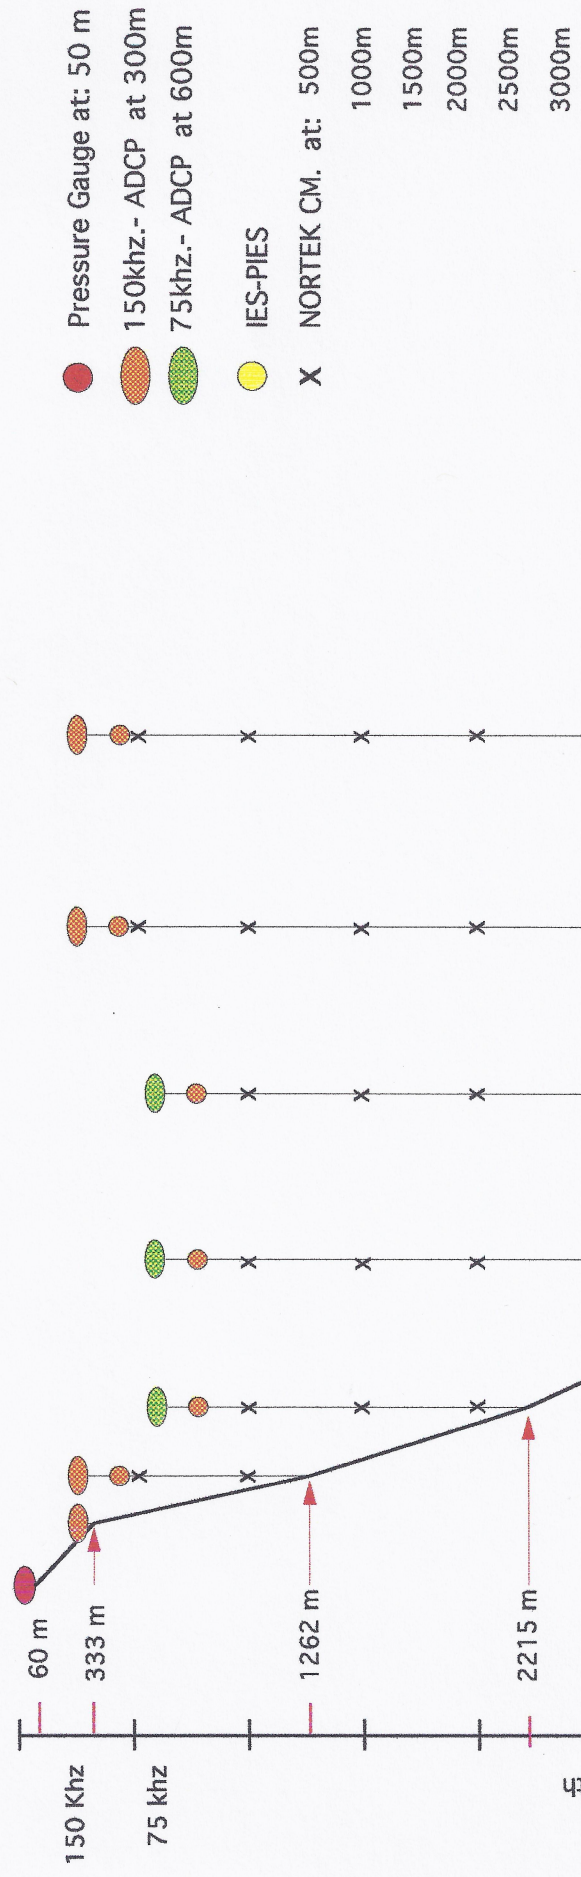

# ACT: AGULHAS CURRENT TIME SERIES

P1 A B C D E P6 F P2 G P3 P4 P5

DISTANCE Km.