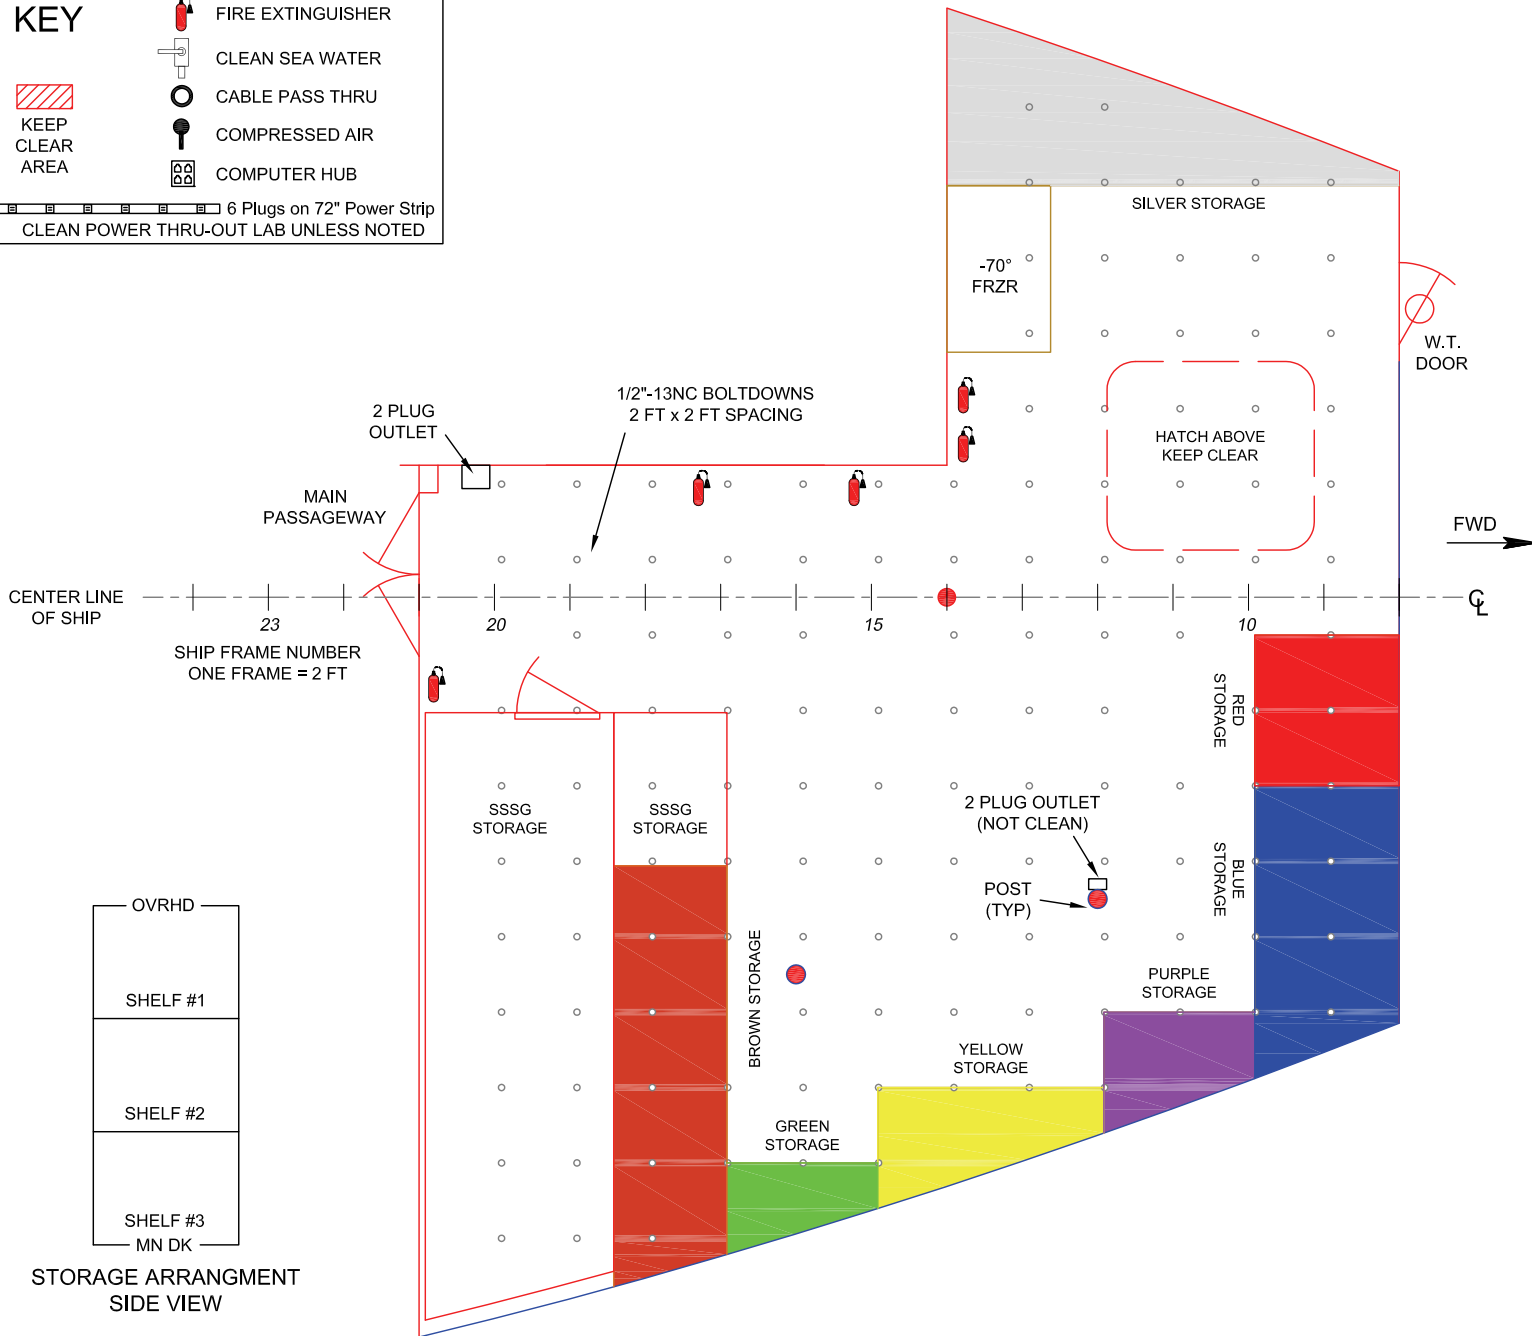

ALL POWER CLEAN UNLESS NOTED

KEEP
CLEAR
AREA

 6 Plugs on 72" Power Strip
CLEAN POWER THRU-OUT LAB UNLESS NOTED

COMPUTER LABORATORY

Atlantis Main Deck, Room 1-45-2

SHIP FRAME NUMBER
ONE FRAME = 2 FT

KEY

UNISTRUT:
BULKHEADS
2 FT SPACING
OVERHEAD FORE/AFT,
FULL LENGTH OF LAB

ALL POWER CLEAN UNLESS NOTED

KEEP
CLEAR
AREA

6 Plugs on 72" Power Strip
CLEAN POWER THRU-OUT LAB UNLESS NOTED

CENTER LINE
OF SHIP

SHIP FRAME NUMBER
ONE FRAME = 2 FT

85

80

75

70

FWD

HYDROGRAPHIC LABORATORY

Atlantis Main Deck, Room 1-64-2

KEY

-  FIRE EXTINGUISHER
-  CLEAN SEA WATER
-  CABLE PASS THRU
-  COMPRESSED AIR
-  COMPUTER HUB

KEEP CLEAR AREA

 6 Plugs on 72" Power Strip
CLEAN POWER THRU-OUT LAB UNLESS NOTED

 6 Plugs on 72" Power Strip
 CLEAN POWER THRU-OUT LAB UNLESS NOTED

UNISTRUT:
 BULKHEADS
 2 FT SPACING
 OVERHEAD FORE/AFT,
 FULL LENGTH OF LAB

ALL POWER CLEAN UNLESS NOTED

UNISTRUT P3300 WALLS & CEILING
 FORE/AFT 2 FT SPACING