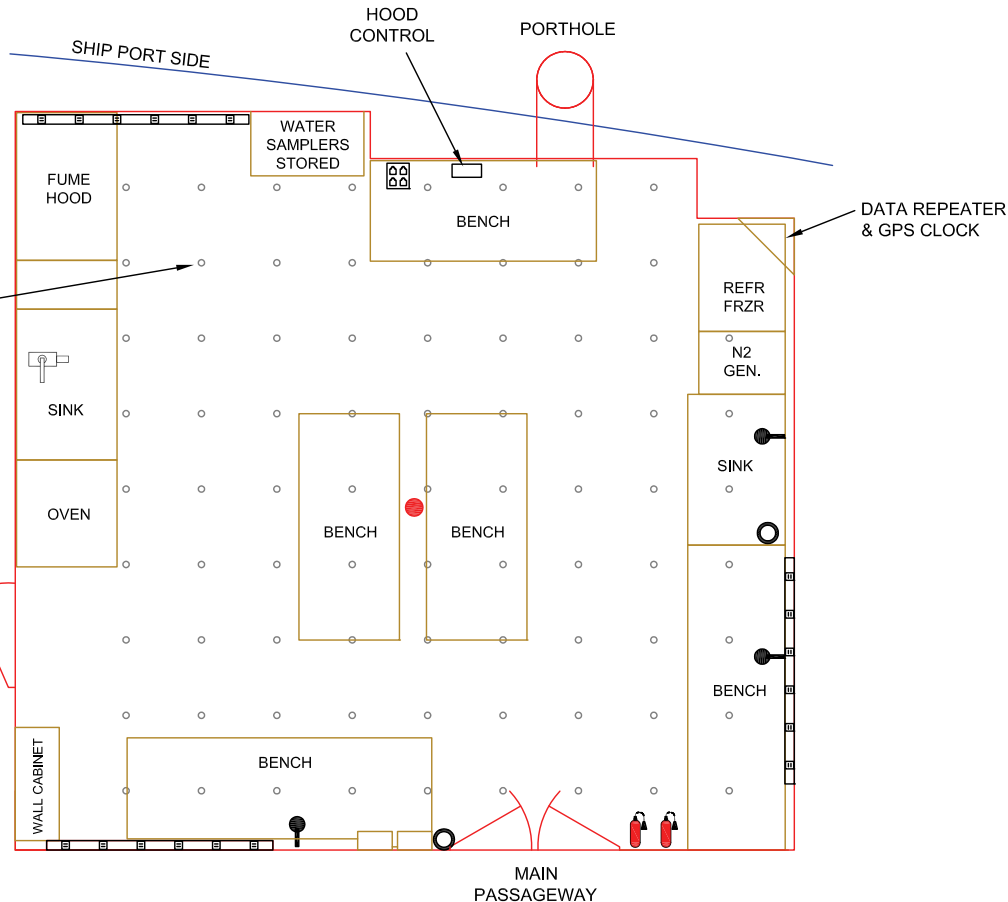

6 Plugs on 72" Power Strip
CLEAN POWER THRU-OUT LAB UNLESS NOTED

UNISTRUT:
BULKHEADS
2 FT SPACING
OVERHEAD FORE/AFT,
FULL LENGTH OF LAB

ALL POWER CLEAN UNLESS NOTED

1/2" -13NC BOLTDOWNS
2 FT x 2 FT SPACING

BIOLOGICAL/ANALYTICAL CLEAN LABORATORY
Atlantis Main Deck, Room 1-27-2

KEY

-  FIRE EXTINGUISHER
-  CLEAN SEA WATER
-  CABLE PASS THRU
-  COMPRESSED AIR
-  COMPUTER HUB

UNISTRUT:
BULKHEADS
2 FT SPACING
OVERHEAD FORE/AFT,
FULL LENGTH OF LAB

ALL POWER CLEAN UNLESS NOTED

KEEP
CLEAR
AREA

 6 Plugs on 72" Power Strip
CLEAN POWER THRU-OUT LAB UNLESS NOTED

COMPUTER LABORATORY

Atlantis Main Deck, Room 1-45-2

SHIP FRAME NUMBER
ONE FRAME = 2 FT

KEY

UNISTRUT:
BULKHEADS
2 FT SPACING
OVERHEAD FORE/AFT,
FULL LENGTH OF LAB

ALL POWER CLEAN UNLESS NOTED

KEEP
CLEAR
AREA

6 Plugs on 72" Power Strip
CLEAN POWER THRU-OUT LAB UNLESS NOTED

CENTER LINE
OF SHIP

SHIP FRAME NUMBER
ONE FRAME = 2 FT

85

80

75