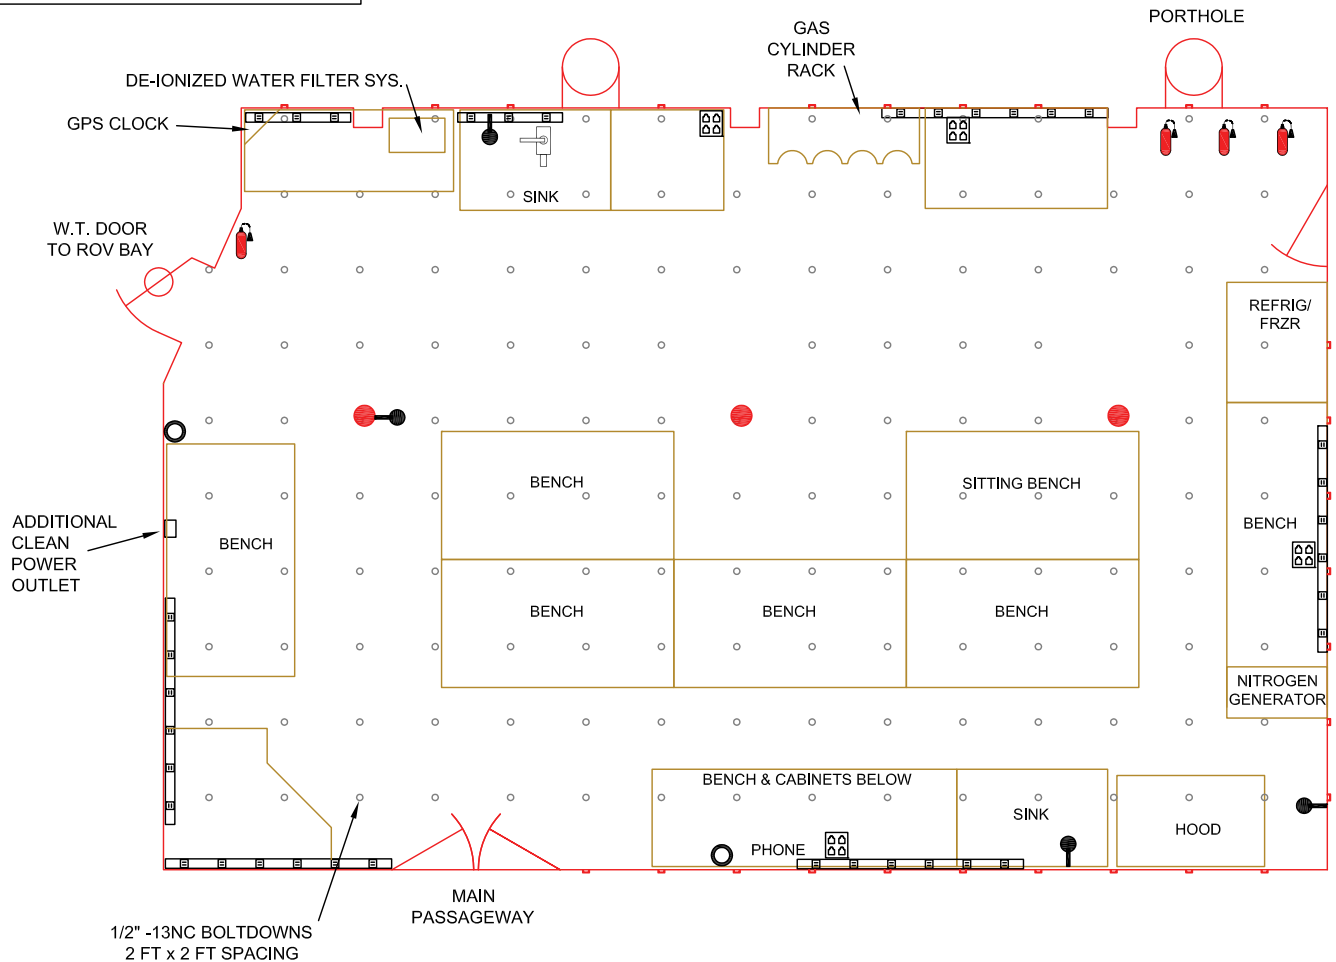

6 Plugs on 72" Power Strip
CLEAN POWER THRU-OUT LAB UNLESS NOTED

UNISTRUT:
BULKHEADS
2 FT SPACING
OVERHEAD FORE/AFT,
FULL LENGTH OF LAB

ALL POWER CLEAN UNLESS NOTED

1/2" -13NC BOLTDOWNS
2 FT x 2 FT SPACING

BIOLOGICAL/ANALYTICAL CLEAN LABORATORY
Atlantis Main Deck, Room 1-27-2

KEY

-  FIRE EXTINGUISHER
-  CLEAN SEA WATER
-  CABLE PASS THRU
-  COMPRESSED AIR
-  COMPUTER HUB

UNISTRUT:
BULKHEADS
2 FT SPACING
OVERHEAD FORE/AFT,
FULL LENGTH OF LAB

ALL POWER CLEAN UNLESS NOTED

KEEP
CLEAR
AREA

 6 Plugs on 72" Power Strip
CLEAN POWER THRU-OUT LAB UNLESS NOTED

COMPUTER LABORATORY

Atlantis Main Deck, Room 1-45-2

SHIP FRAME NUMBER
ONE FRAME = 2 FT

KEY

UNISTRUT:
BULKHEADS
2 FT SPACING
OVERHEAD FORE/AFT,
FULL LENGTH OF LAB

ALL POWER CLEAN UNLESS NOTED

KEEP
CLEAR
AREA

6 Plugs on 72" Power Strip
CLEAN POWER THRU-OUT LAB UNLESS NOTED

CENTER LINE
OF SHIP

SHIP FRAME NUMBER
ONE FRAME = 2 FT

85

80

75