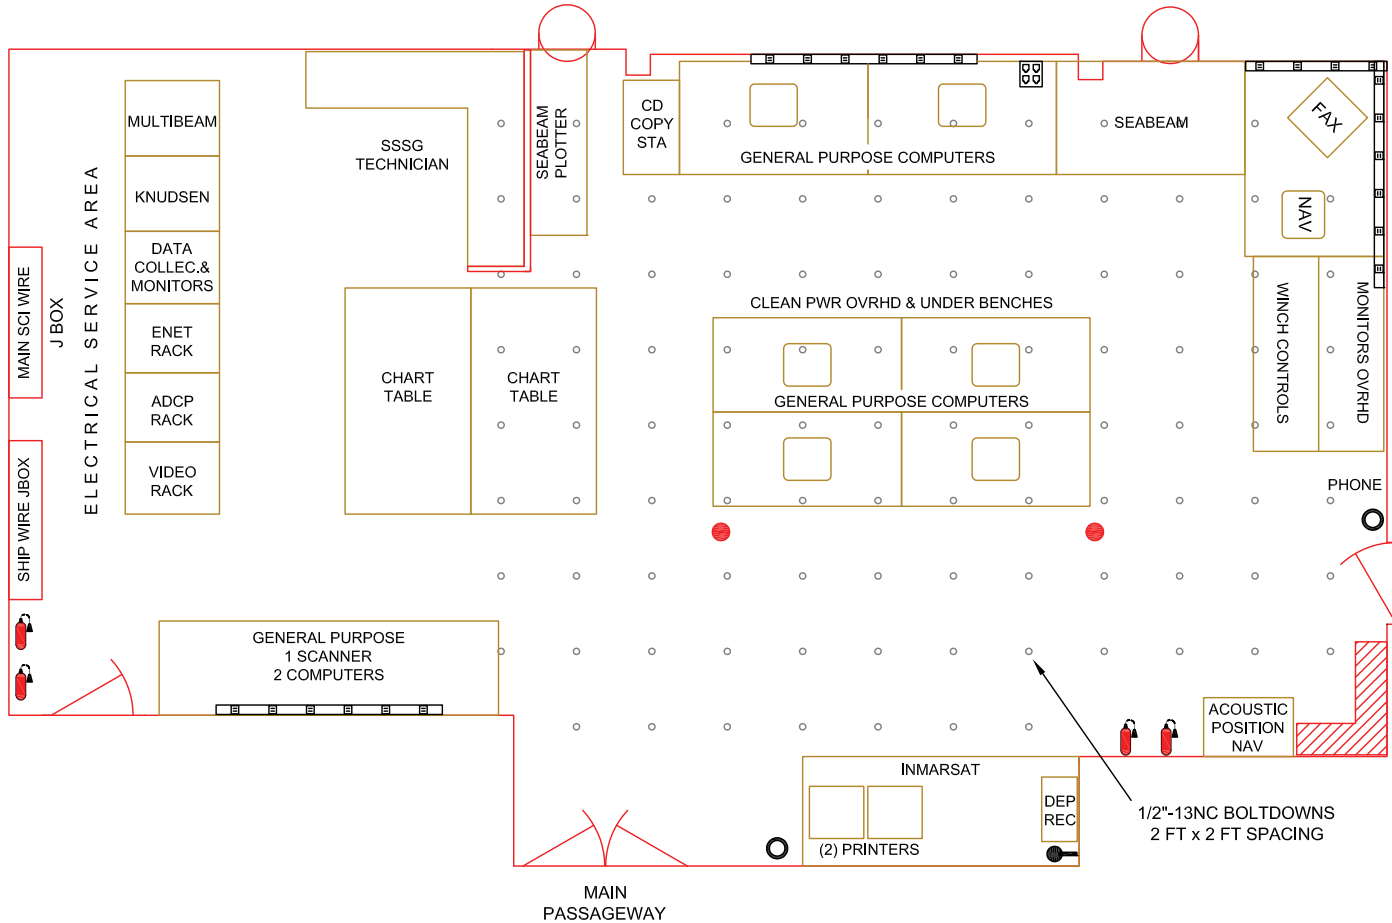

6 Plugs on 72" Power Strip
CLEAN POWER THRU-OUT LAB UNLESS NOTED

UNISTRUT:
BULKHEADS
2 FT SPACING
OVERHEAD FORE/AFT,
FULL LENGTH OF LAB

ALL POWER CLEAN UNLESS NOTED

1/2" -13NC BOLTDOWNS
2 FT x 2 FT SPACING

BIOLOGICAL/ANALYTICAL CLEAN LABORATORY
Atlantis Main Deck, Room 1-27-2

KEY

-  FIRE EXTINGUISHER
-  CLEAN SEA WATER
-  CABLE PASS THRU
-  COMPRESSED AIR
-  COMPUTER HUB

UNISTRUT:
BULKHEADS
2 FT SPACING
OVERHEAD FORE/AFT,
FULL LENGTH OF LAB

ALL POWER CLEAN UNLESS NOTED

KEEP
CLEAR
AREA

 6 Plugs on 72" Power Strip
CLEAN POWER THRU-OUT LAB UNLESS NOTED

COMPUTER LABORATORY

Atlantis Main Deck, Room 1-45-2

SHIP FRAME NUMBER
ONE FRAME = 2 FT

KEY

UNISTRUT:
BULKHEADS
2 FT SPACING
OVERHEAD FORE/AFT,
FULL LENGTH OF LAB

ALL POWER CLEAN UNLESS NOTED

KEEP
CLEAR
AREA

6 Plugs on 72" Power Strip
CLEAN POWER THRU-OUT LAB UNLESS NOTED

CENTER LINE
OF SHIP

SHIP FRAME NUMBER
ONE FRAME = 2 FT

85

80

75