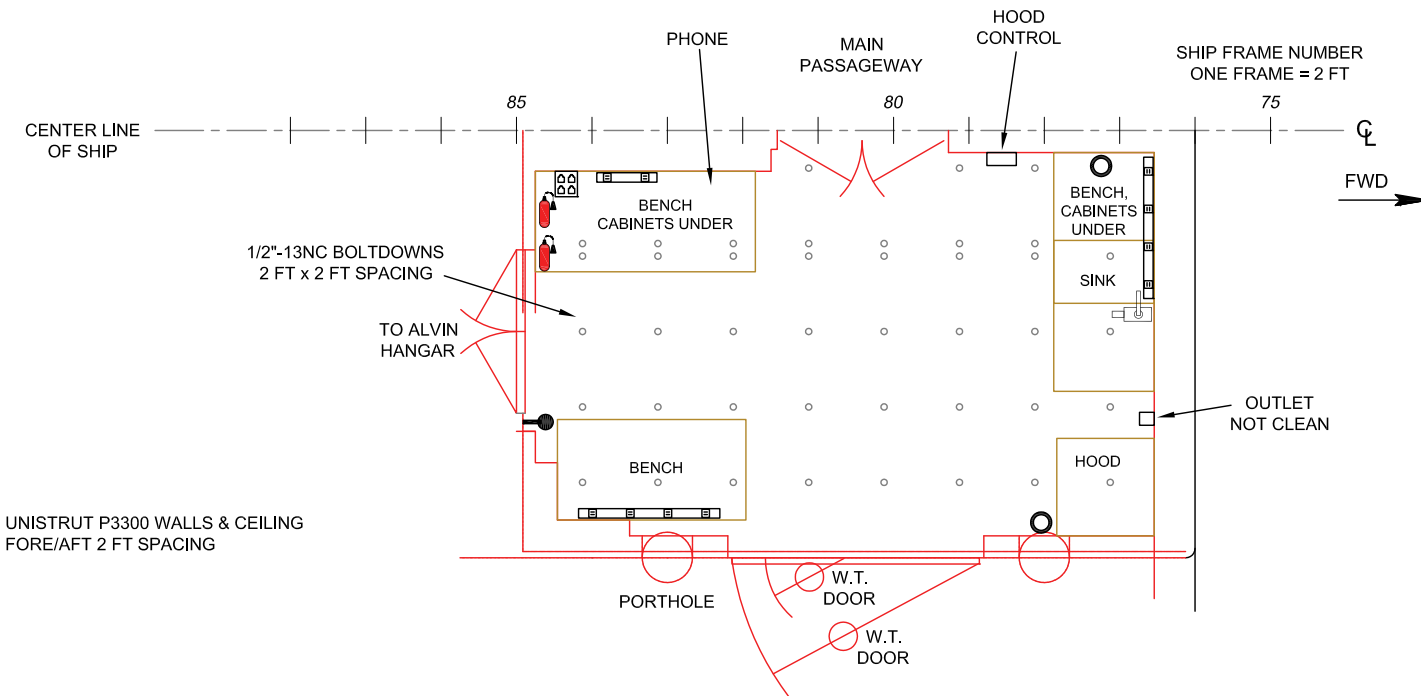

ALL POWER CLEAN UNLESS NOTED

KEEP
CLEAR
AREA

 6 Plugs on 72" Power Strip
CLEAN POWER THRU-OUT LAB UNLESS NOTED

COMPUTER LABORATORY

Atlantis Main Deck, Room 1-45-2

SHIP FRAME NUMBER
ONE FRAME = 2 FT

KEY

UNISTRUT:
BULKHEADS
2 FT SPACING
OVERHEAD FORE/AFT,
FULL LENGTH OF LAB

ALL POWER CLEAN UNLESS NOTED

KEEP
CLEAR
AREA

6 Plugs on 72" Power Strip
CLEAN POWER THRU-OUT LAB UNLESS NOTED

CENTER LINE
OF SHIP

SHIP FRAME NUMBER
ONE FRAME = 2 FT

85

80

75

STORAGE ARRANGEMENT SIDE VIEW

SCIENTIFIC STOREROOM ARRANGEMENT
Atlantis Main Deck, Room 1-8-0

KEY

-  FIRE EXTINGUISHER
-  CLEAN SEA WATER
-  KEEP CLEAR AREA
-  CABLE PASS THRU
-  COMPRESSED AIR
-  COMPUTER HUB

 6 Plugs on 72" Power Strip
 CLEAN POWER THRU-OUT LAB UNLESS NOTED

UNISTRUT:
 BULKHEADS
 2 FT SPACING
 OVERHEAD FORE/AFT,
 FULL LENGTH OF LAB

ALL POWER CLEAN UNLESS NOTED

UNISTRUT P3300 WALLS & CEILING
 FORE/AFT 2 FT SPACING