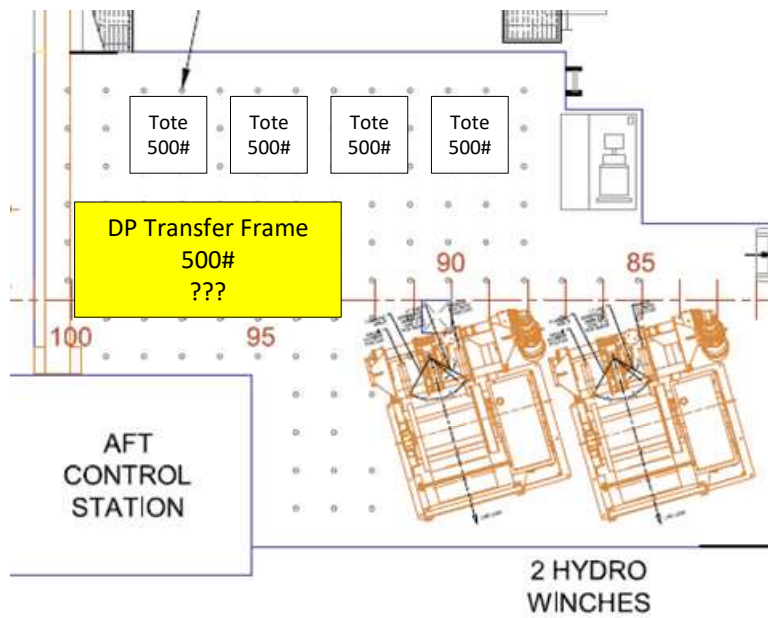

V19 Leg 1

JASON + RCA VAN = 87,500 lbs
 RCA Deck + Inside Science = 96,000 lbs

Total = 183,500 lbs

Atlantis 02 Deck

Atlantis Bow Vans

V19 Leg 1

V19 Leg 2

JASON + RCA VAN = 198,000 lbs
 RCA Deck + Inside Science = 29,700 lbs

Total = 227,700 lbs

Atlantis 02 Deck

Atlantis Bow Vans

V19 Leg 3

JASON + RCA VAN = 198,000 lbs
 RCA Deck + Inside Science = 24,150 lbs

Total = 222,150 lbs

Atlantis 02 Deck

Atlantis Bow Vans

V19 Leg 4

JASON + RCA VAN = 198,000 lbs
 RCA Deck + Inside Science = 18,350 lbs

Total = 216,350 lbs

Atlantis 02 Deck

Atlantis Bow Vans