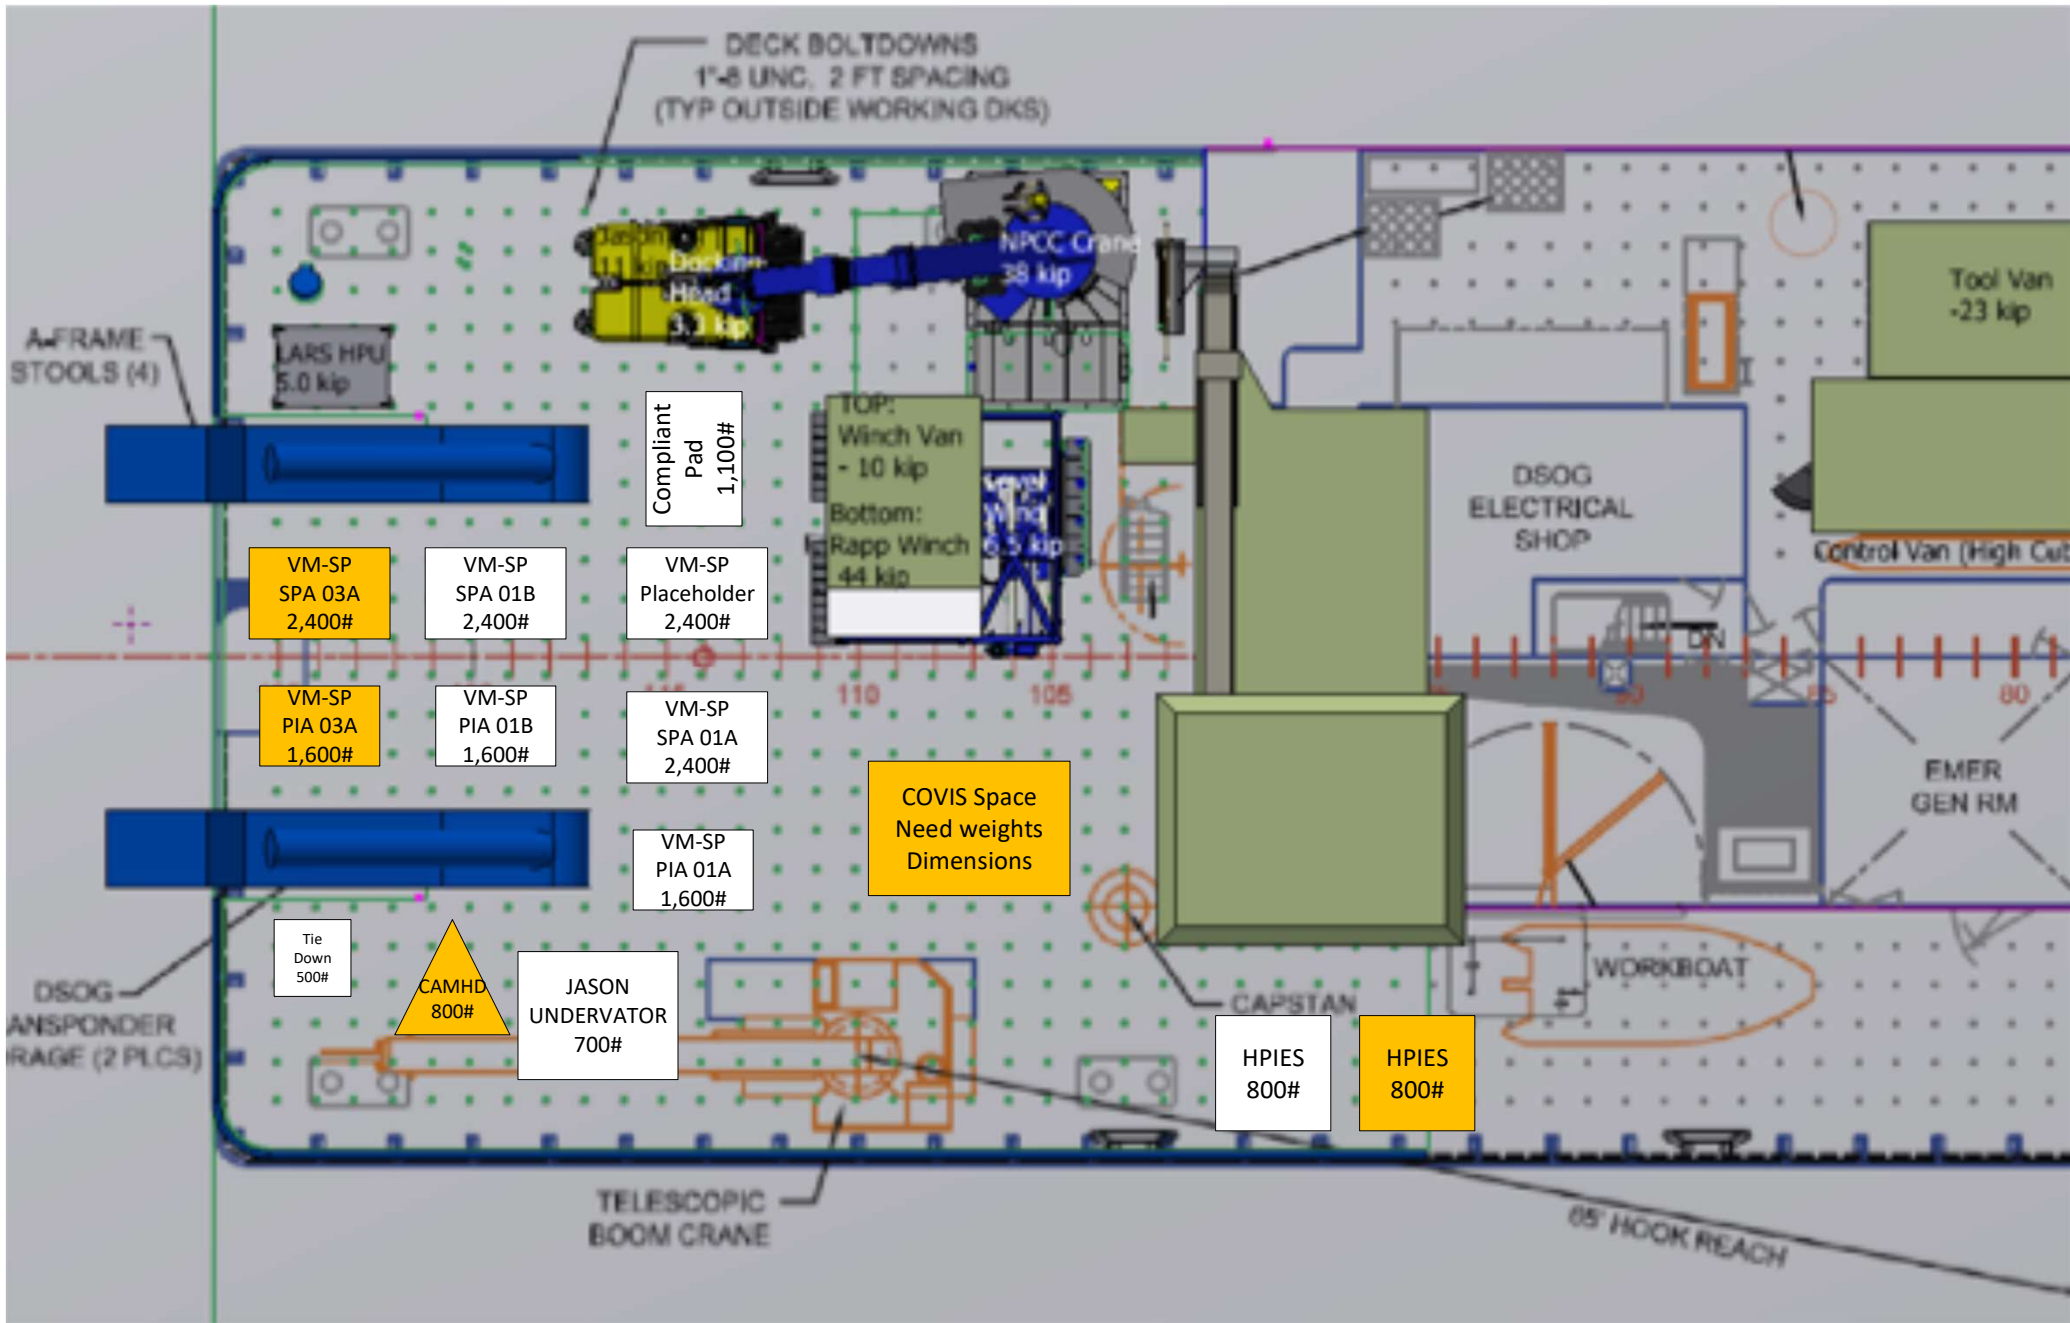

V19 Leg 1

JASON + RCA VAN = 87,500 lbs
 RCA Deck + Inside Science = 96,000 lbs

Total = 183,500 lbs

Atlantis 02 Deck

Atlantis Bow Vans

V19 Leg 1

V19 Leg 2

JASON + RCA VAN = 198,000 lbs
 RCA Deck + Inside Science = 29,700 lbs

Total = 227,700 lbs

Atlantis 02 Deck

Atlantis Bow Vans

V19 Leg 3

JASON + RCA VAN = 198,000 lbs
 RCA Deck + Inside Science = 24,150 lbs

Total = 222,150 lbs

Atlantis 02 Deck

Atlantis Bow Vans

V19 Leg 4

JASON + RCA VAN = 198,000 lbs
 RCA Deck + Inside Science = 18,350 lbs

Total = 216,350 lbs

Atlantis 02 Deck

Atlantis Bow Vans