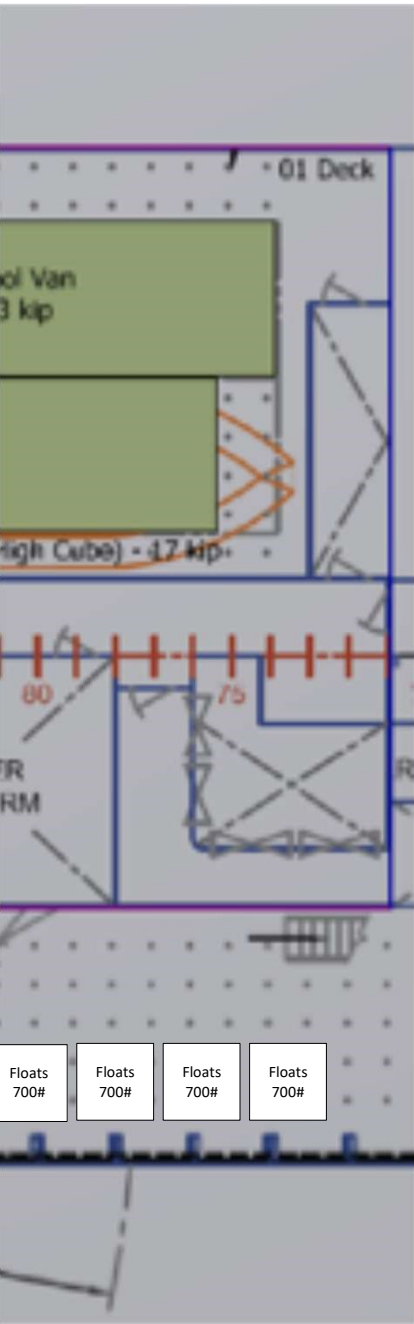

V19 Leg 1

JASON + RCA VAN = 87,500 lbs
 RCA Deck + Inside Science = 96,000 lbs

Total = 183,500 lbs

Atlantis 02 Deck

Atlantis Bow Vans

V19 Leg 1

V19 Leg 2

JASON + RCA VAN = 198,000 lbs
 RCA Deck + Inside Science = 29,700 lbs

Total = 227,700 lbs

Atlantis 02 Deck

Atlantis Bow Vans

V19 Leg 3

JASON + RCA VAN = 198,000 lbs
 RCA Deck + Inside Science = 24,150 lbs

Total = 222,150 lbs

Atlantis 02 Deck

Atlantis Bow Vans