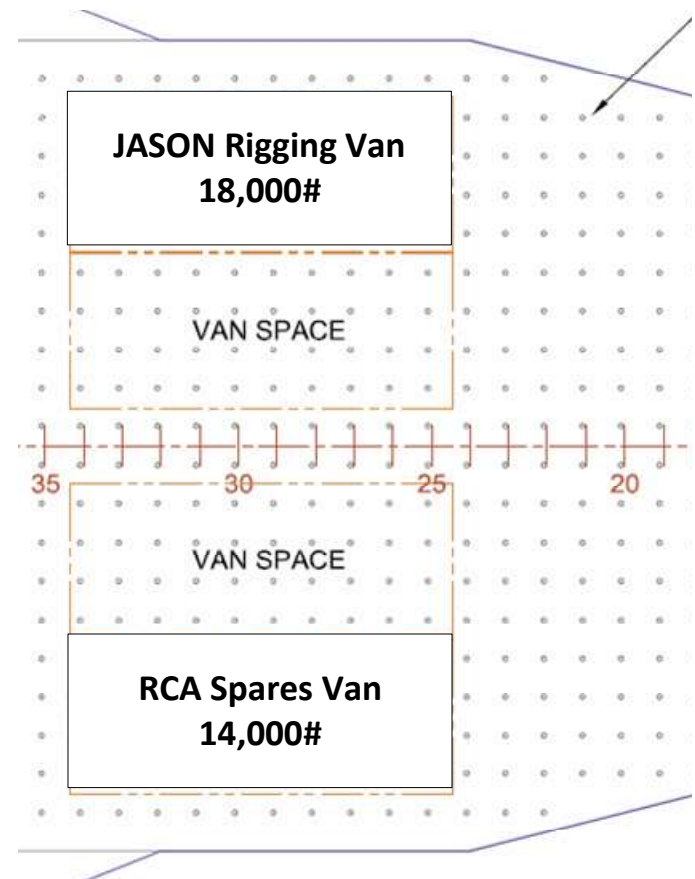

V19 Leg 1

JASON + RCA VAN = 87,500 lbs
 RCA Deck + Inside Science = 96,000 lbs

Total = 183,500 lbs

Atlantis 02 Deck

Atlantis Bow Vans

V19 Leg 1

V19 Leg 2

JASON + RCA VAN = 198,000 lbs
 RCA Deck + Inside Science = 29,700 lbs

Total = 227,700 lbs

Atlantis 02 Deck

Atlantis Bow Vans

V19 Leg 3

JASON + RCA VAN = 198,000 lbs
 RCA Deck + Inside Science = 24,150 lbs

Total = 222,150 lbs

Atlantis 02 Deck

Atlantis Bow Vans

V19 Leg 4

JASON + RCA VAN = 198,000 lbs
 RCA Deck + Inside Science = 18,350 lbs

Total = 216,350 lbs

Atlantis 02 Deck

Atlantis Bow Vans