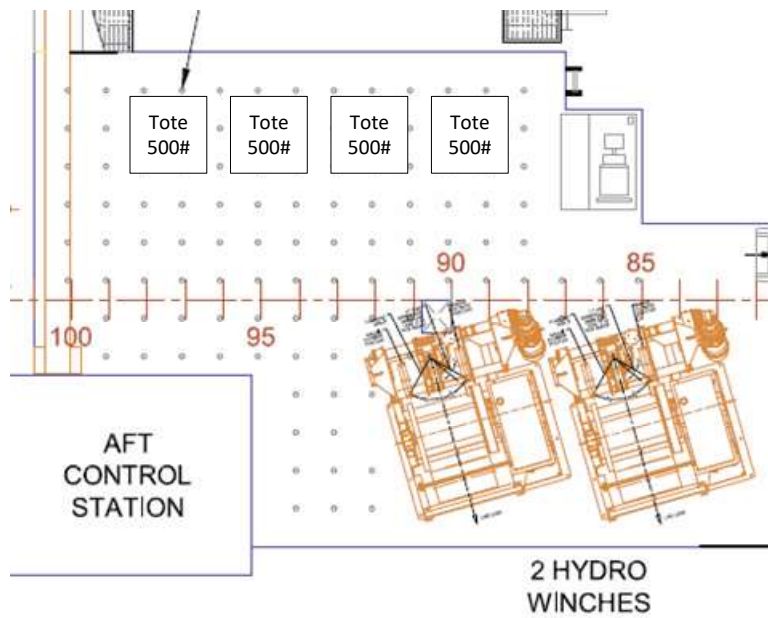

V19 Leg 1

JASON + RCA VAN = 87,500 lbs
 RCA Deck + Inside Science = 96,000 lbs

Total = 183,500 lbs

Atlantis 02 Deck

Atlantis Bow Vans

V19 Leg 1

V19 Leg 2

JASON + RCA VAN = 198,000 lbs
 RCA Deck + Inside Science = 29,700 lbs

Total = 227,700 lbs

Atlantis 02 Deck

Atlantis Bow Vans

V19 Leg 3

JASON + RCA VAN = 198,000 lbs
 RCA Deck + Inside Science = 24,150 lbs

Total = 222,150 lbs

Atlantis 02 Deck

Atlantis Bow Vans

V19 Leg 4

JASON + RCA VAN = 198,000 lbs
 RCA Deck + Inside Science = 18,350 lbs

Total = 216,350 lbs

Atlantis 02 Deck

Atlantis Bow Vans