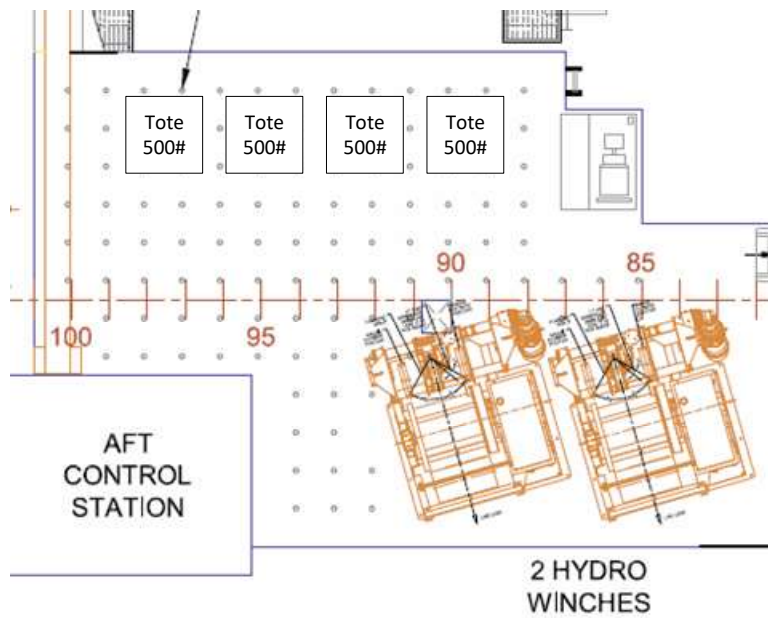

V19 Leg 1

JASON + RCA VAN = 87,500 lbs
 RCA Deck + Inside Science = 96,000 lbs

Total = 183,500 lbs

Atlantis 02 Deck

Atlantis Bow Vans

V19 Leg 1

V19 Leg 2

JASON + RCA VAN = 198,000 lbs
 RCA Deck + Inside Science = 29,700 lbs

Total = 227,700 lbs

Atlantis 02 Deck

Atlantis Bow Vans

V19 Leg 3

JASON + RCA VAN = 198,000 lbs
 RCA Deck + Inside Science = 24,150 lbs

Total = 222,150 lbs

Atlantis 02 Deck

Atlantis Bow Vans

V19 Leg 4

JASON + RCA VAN = 198,000 lbs
 RCA Deck + Inside Science = 18,350 lbs

Total = 216,350 lbs

Atlantis 02 Deck

Atlantis Bow Vans