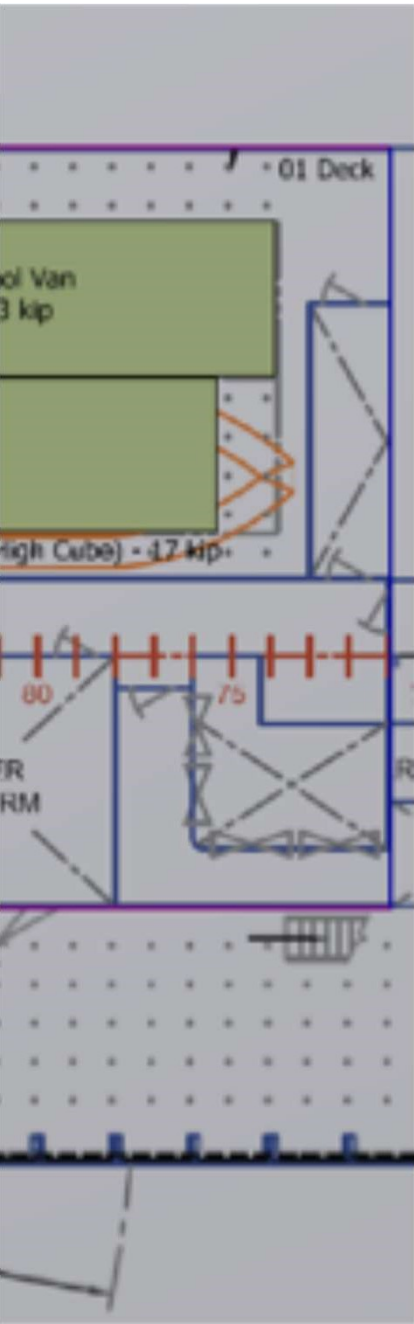

V19 Leg 1

JASON + RCA VAN = 87,500 lbs
 RCA Deck + Inside Science = 96,000 lbs

Total = 183,500 lbs

Atlantis 02 Deck

Atlantis Bow Vans

V19 Leg 1

V19 Leg 2

JASON + RCA VAN = 198,000 lbs
 RCA Deck + Inside Science = 29,700 lbs

Total = 227,700 lbs

Atlantis 02 Deck

Atlantis Bow Vans

V19 Leg 3

JASON + RCA VAN = 198,000 lbs
 RCA Deck + Inside Science = 24,150 lbs

Total = 222,150 lbs

Atlantis 02 Deck

Atlantis Bow Vans