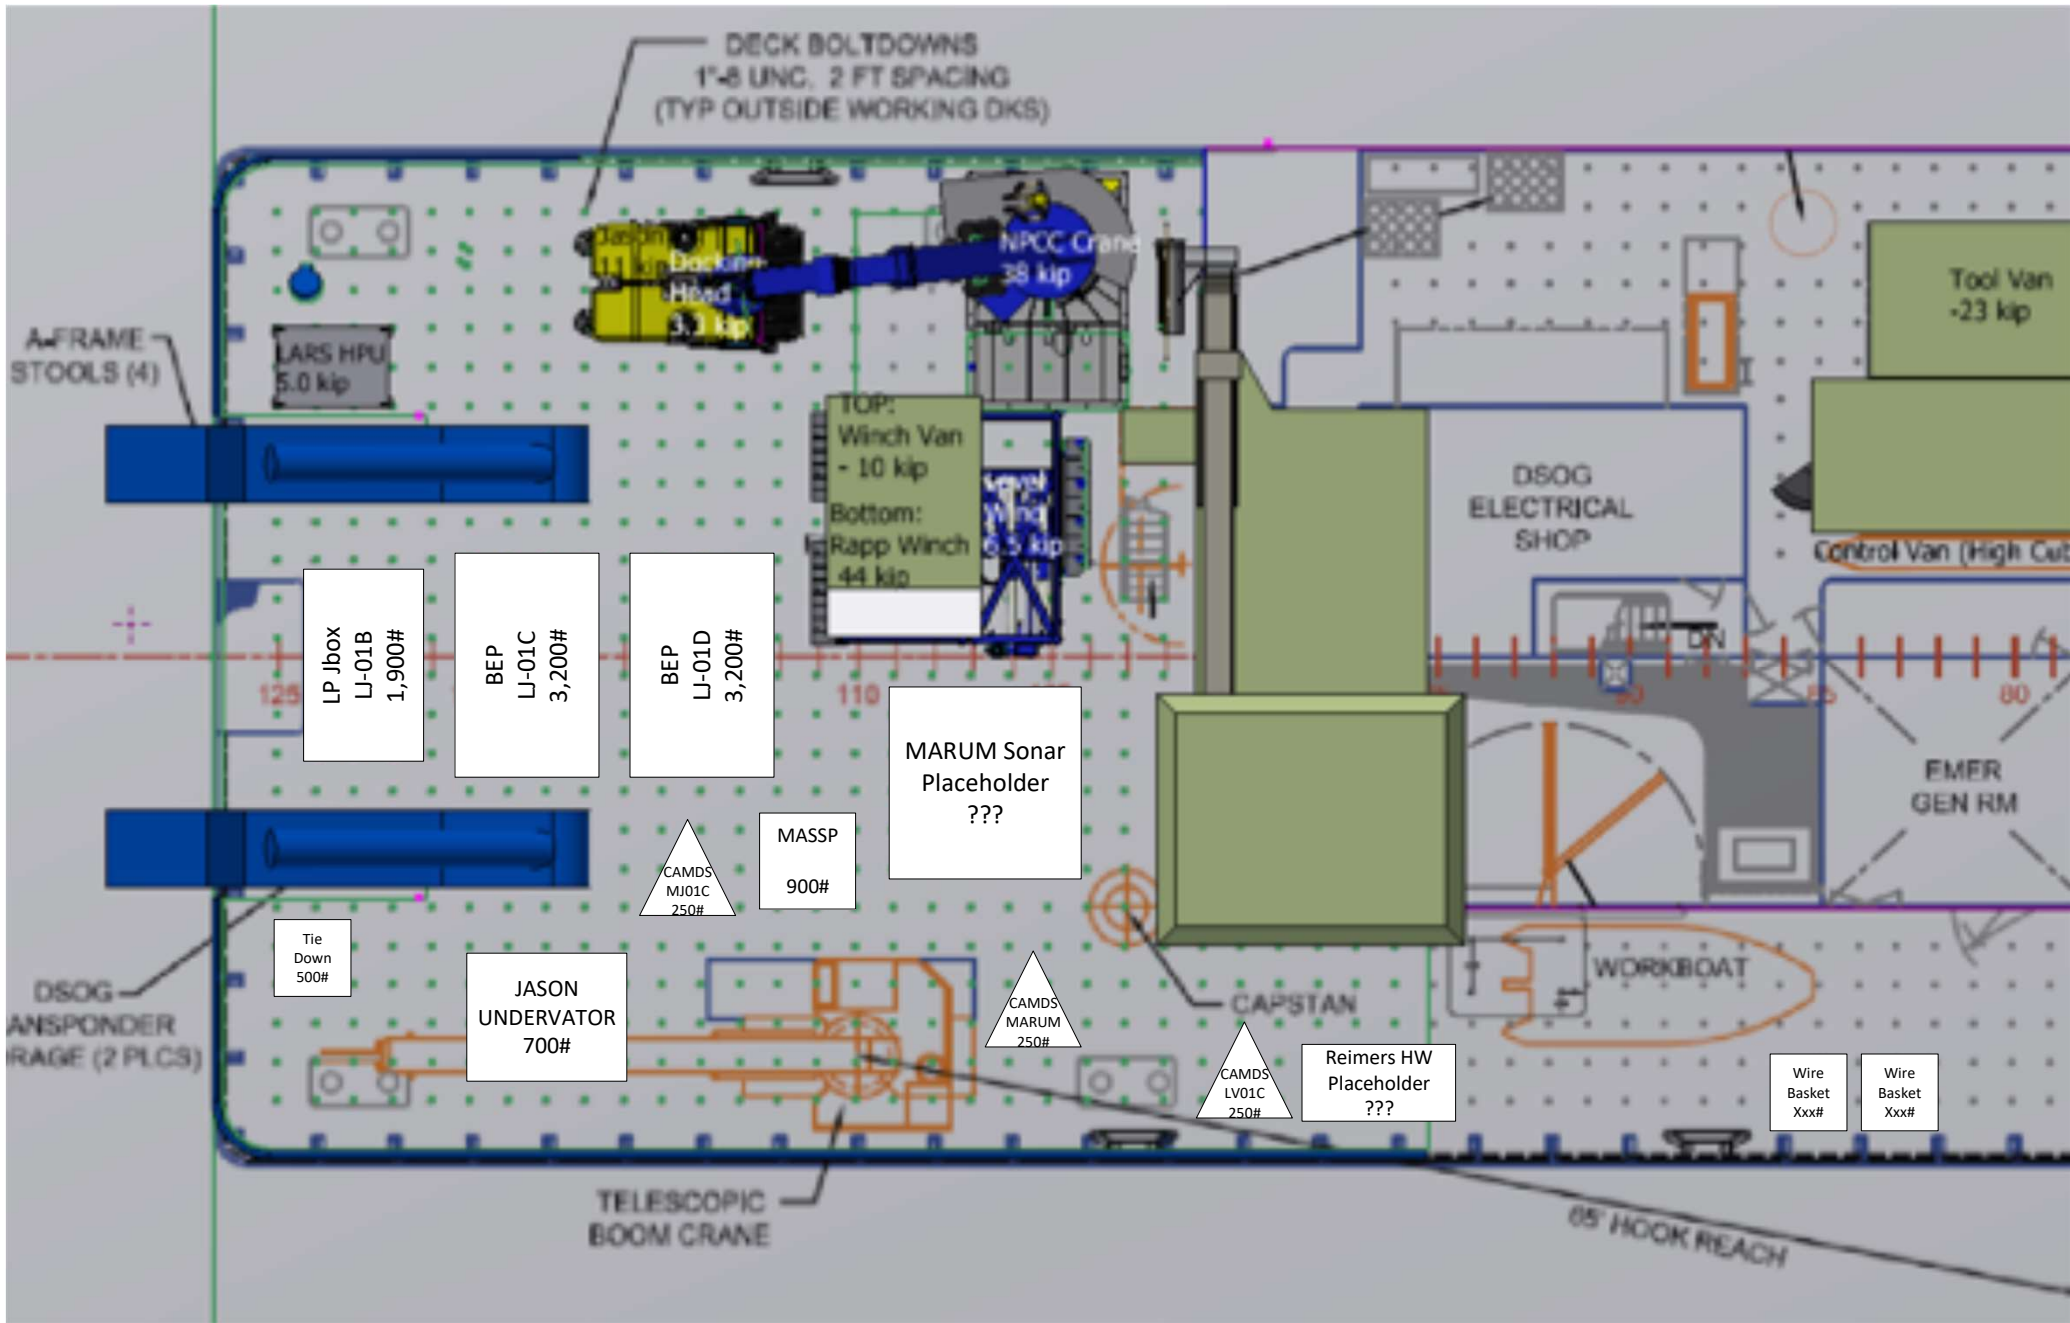

V19 Leg 1

JASON + RCA VAN = 87,500 lbs
 RCA Deck + Inside Science = 96,000 lbs

Total = 183,500 lbs

Atlantis 02 Deck

Atlantis Bow Vans

V19 Leg 1

V19 Leg 2

JASON + RCA VAN = 198,000 lbs
 RCA Deck + Inside Science = 29,700 lbs

Total = 227,700 lbs

Atlantis 02 Deck

Atlantis Bow Vans

V19 Leg 3

JASON + RCA VAN = 198,000 lbs
 RCA Deck + Inside Science = 24,150 lbs

Total = 222,150 lbs

Atlantis 02 Deck

Atlantis Bow Vans

V19 Leg 4

JASON + RCA VAN = 198,000 lbs
 RCA Deck + Inside Science = 18,350 lbs

Total = 216,350 lbs

Atlantis 02 Deck

Atlantis Bow Vans