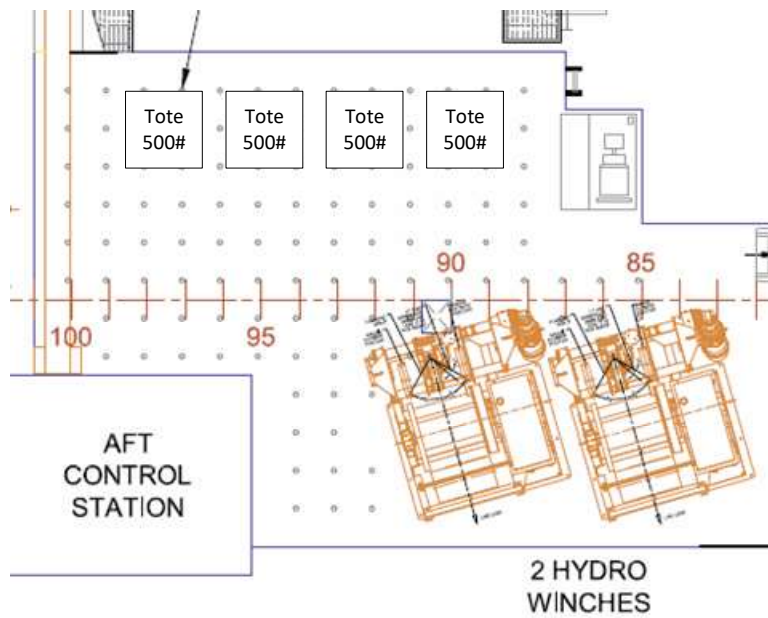

V19 Leg 1

JASON + RCA VAN = 87,500 lbs
 RCA Deck + Inside Science = 96,000 lbs

Total = 183,500 lbs

Atlantis 02 Deck

Atlantis Bow Vans

V19 Leg 1

V19 Leg 2

JASON + RCA VAN = 198,000 lbs
 RCA Deck + Inside Science = 29,700 lbs

Total = 227,700 lbs

Atlantis 02 Deck

Atlantis Bow Vans

V19 Leg 3

JASON + RCA VAN = 198,000 lbs
 RCA Deck + Inside Science = 24,150 lbs

Total = 222,150 lbs

Atlantis 02 Deck

Atlantis Bow Vans

V19 Leg 4

JASON + RCA VAN = 198,000 lbs
 RCA Deck + Inside Science = 18,350 lbs

Total = 216,350 lbs

Atlantis 02 Deck

Atlantis Bow Vans