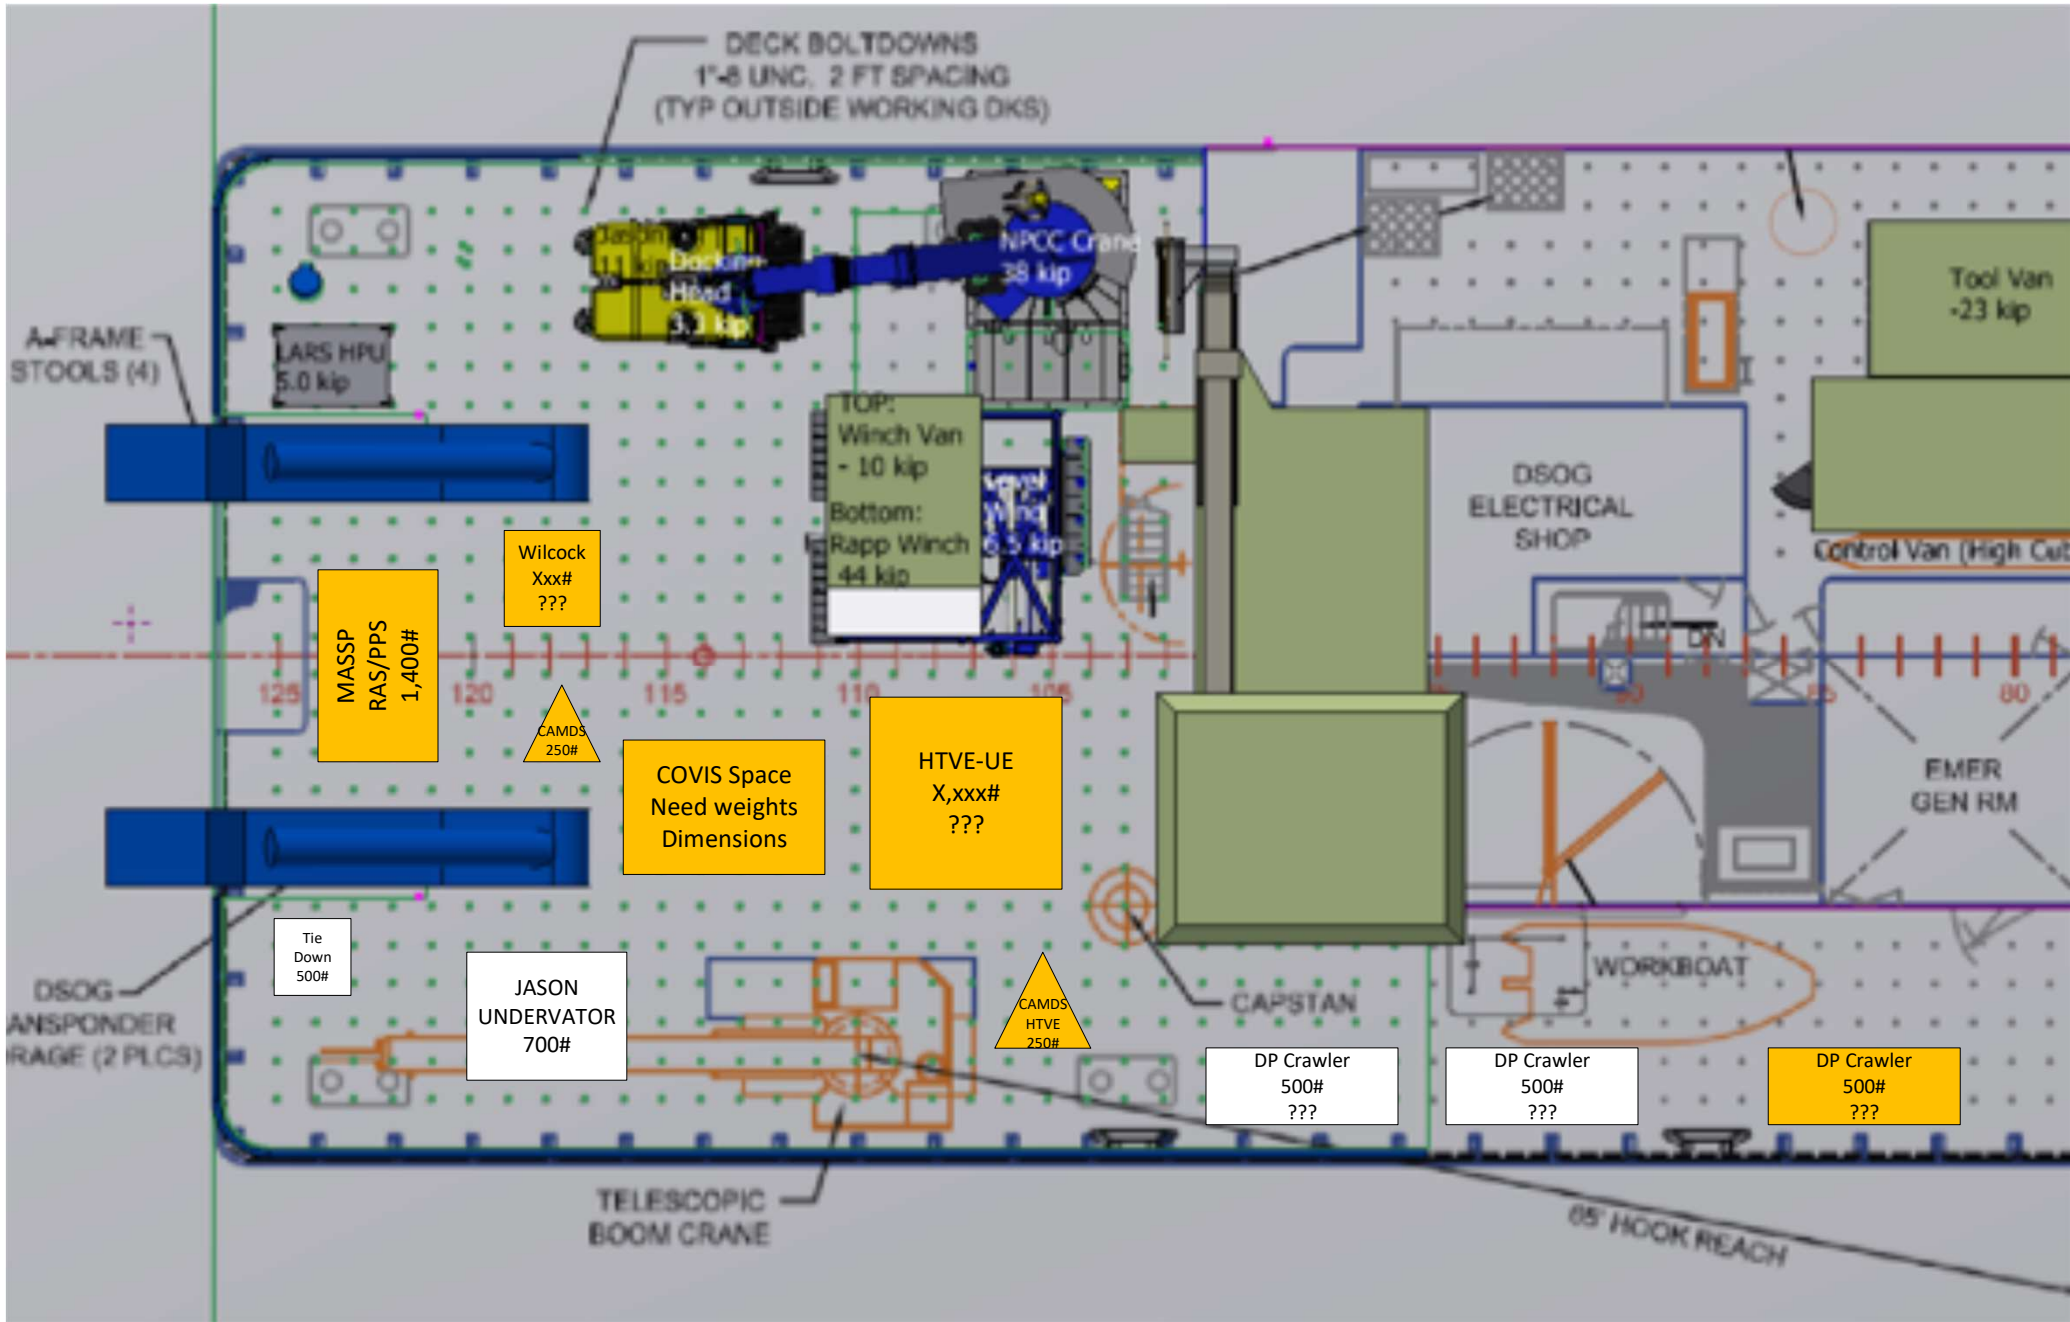

Total = 227,700 lbs

Atlantis 02 Deck

Atlantis Bow Vans

V19 Leg 3

JASON + RCA VAN = 198,000 lbs
 RCA Deck + Inside Science = 24,150 lbs

Total = 222,150 lbs

Atlantis 02 Deck

Atlantis Bow Vans

V19 Leg 4

JASON + RCA VAN = 198,000 lbs
 RCA Deck + Inside Science = 18,350 lbs

Total = 216,350 lbs

Atlantis 02 Deck

Atlantis Bow Vans