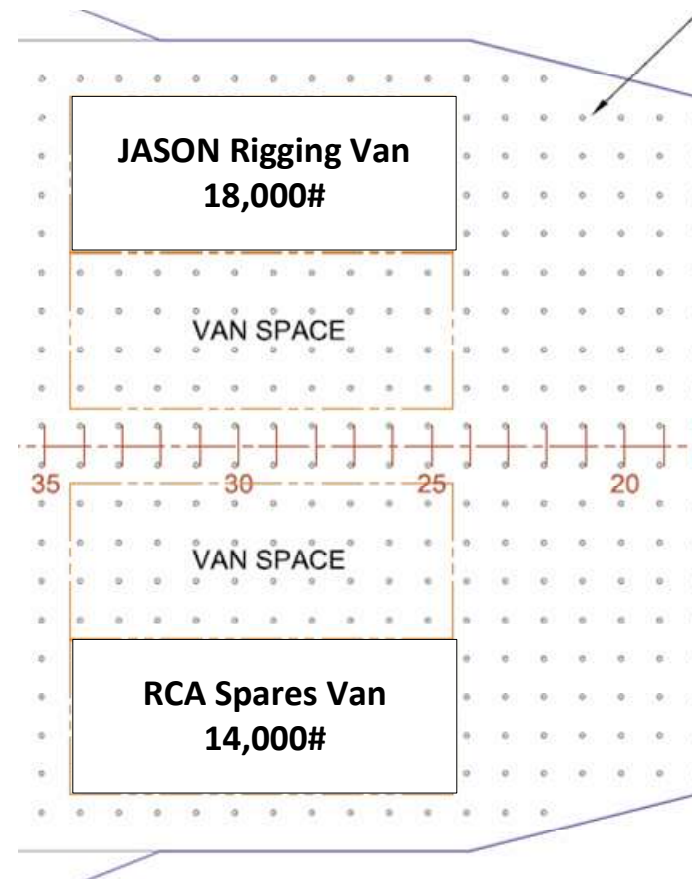

V19 Leg 1

JASON + RCA VAN = 87,500 lbs
 RCA Deck + Inside Science = 96,000 lbs

Total = 183,500 lbs

Atlantis 02 Deck

Atlantis Bow Vans

V19 Leg 1

V19 Leg 2

JASON + RCA VAN = 198,000 lbs
 RCA Deck + Inside Science = 29,700 lbs

Total = 227,700 lbs

Atlantis 02 Deck

Atlantis Bow Vans

V19 Leg 3

JASON + RCA VAN = 198,000 lbs
 RCA Deck + Inside Science = 24,150 lbs

Total = 222,150 lbs

Atlantis 02 Deck

Atlantis Bow Vans

V19 Leg 4

JASON + RCA VAN = 198,000 lbs
 RCA Deck + Inside Science = 18,350 lbs

Total = 216,350 lbs

Atlantis 02 Deck

Atlantis Bow Vans