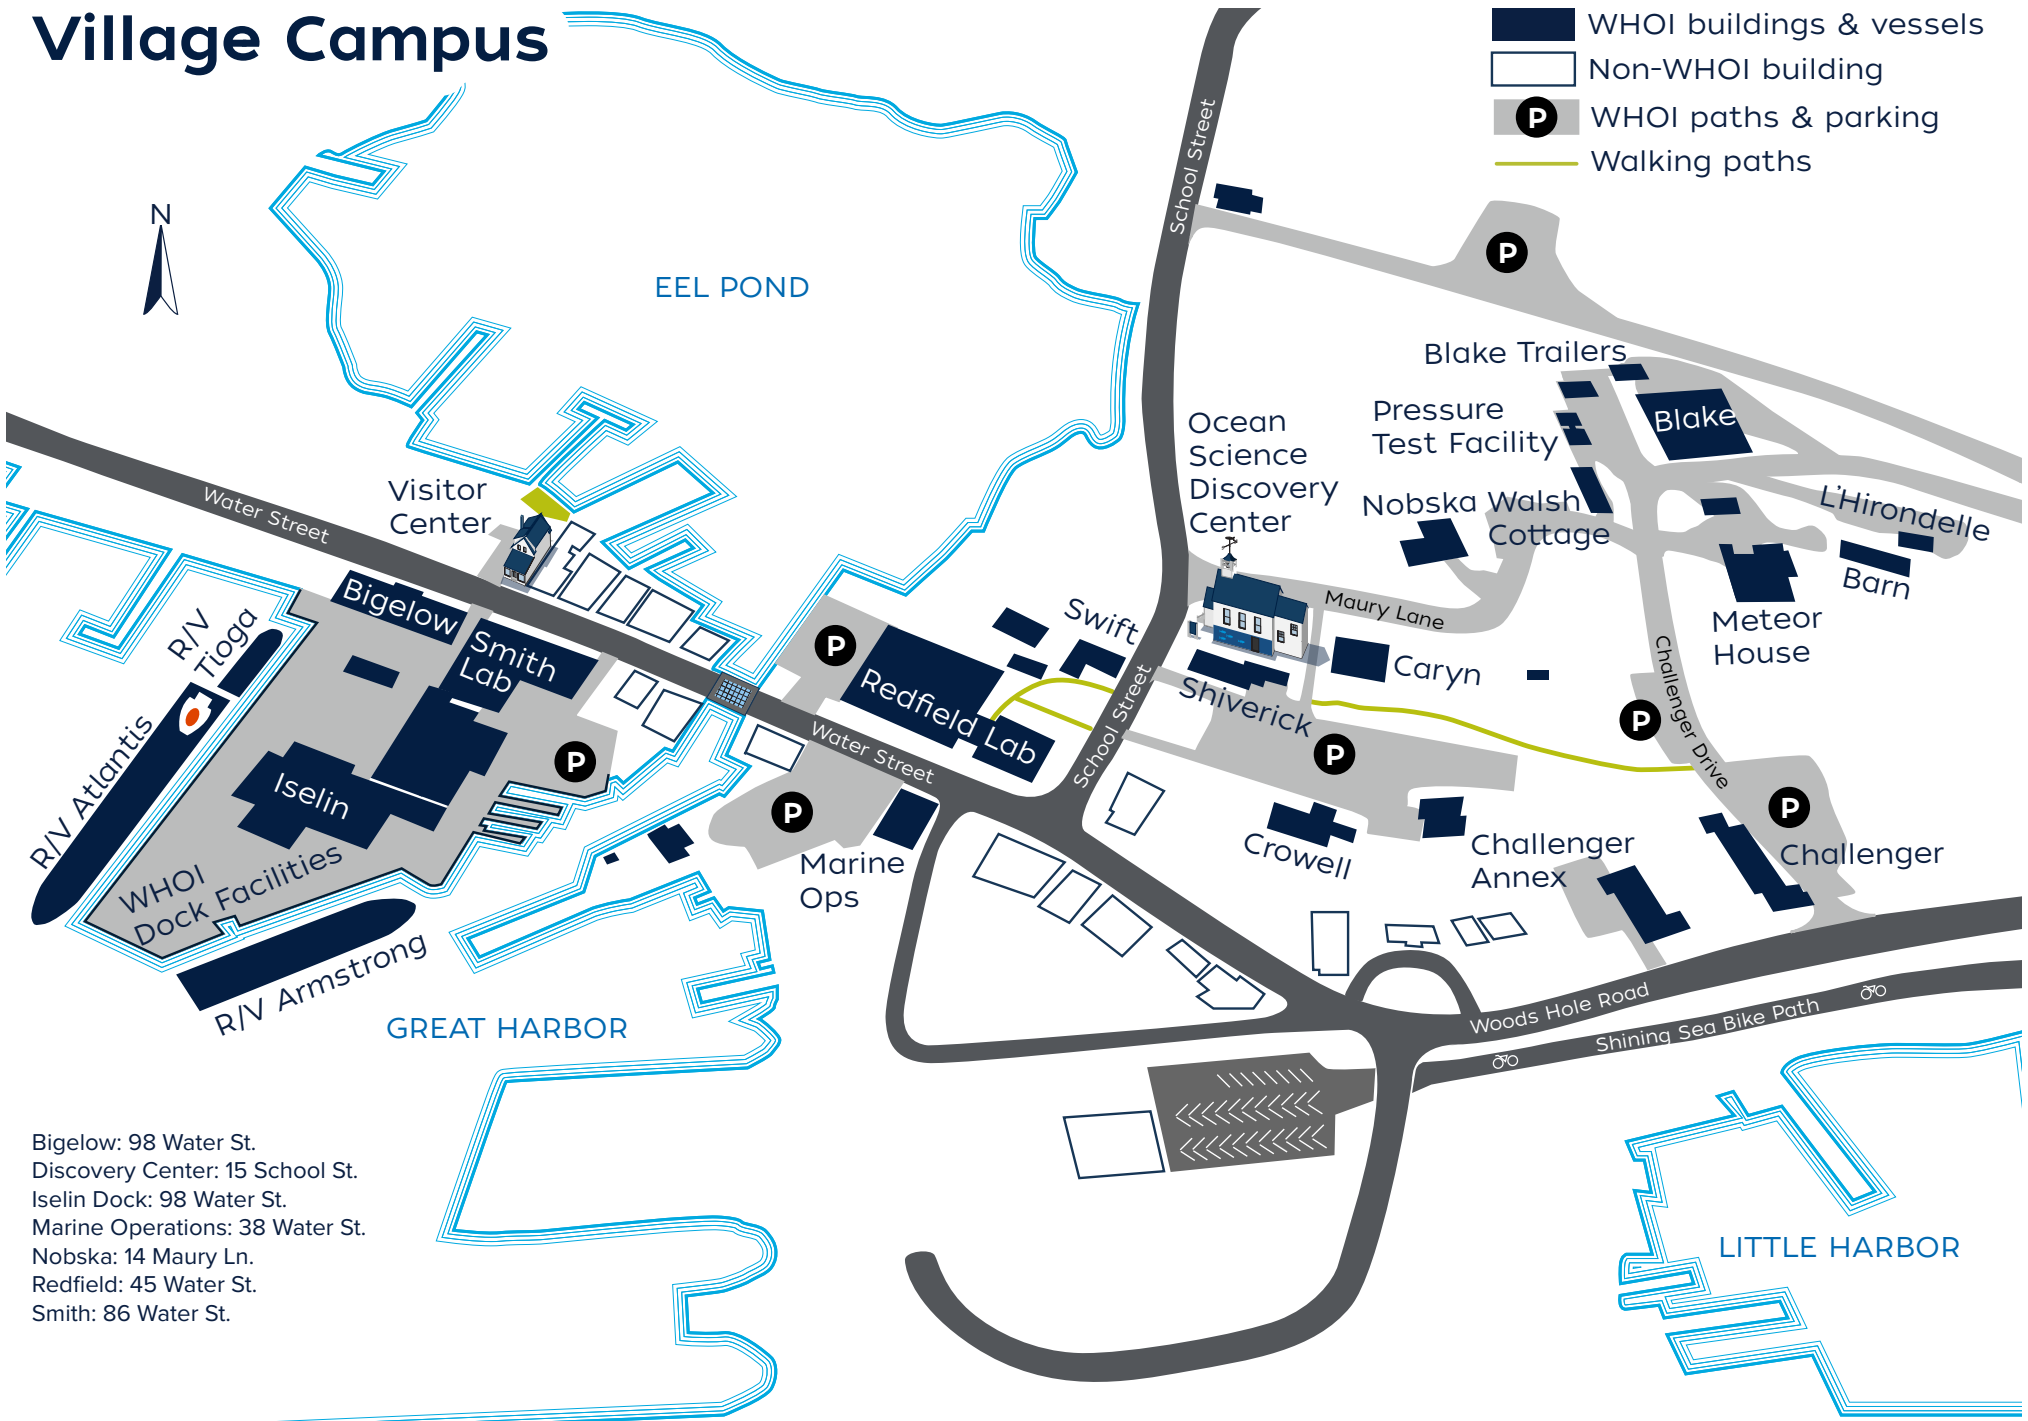

# Village Campus

- WHOI buildings & vessels
- Non-WHOI building
- P WHOI paths & parking
- Walking paths

- Bigelow: 98 Water St.
- Discovery Center: 15 School St.
- Iselin Dock: 98 Water St.
- Marine Operations: 38 Water St.
- Nobska: 14 Maury Ln.
- Redfield: 45 Water St.
- Smith: 86 Water St.