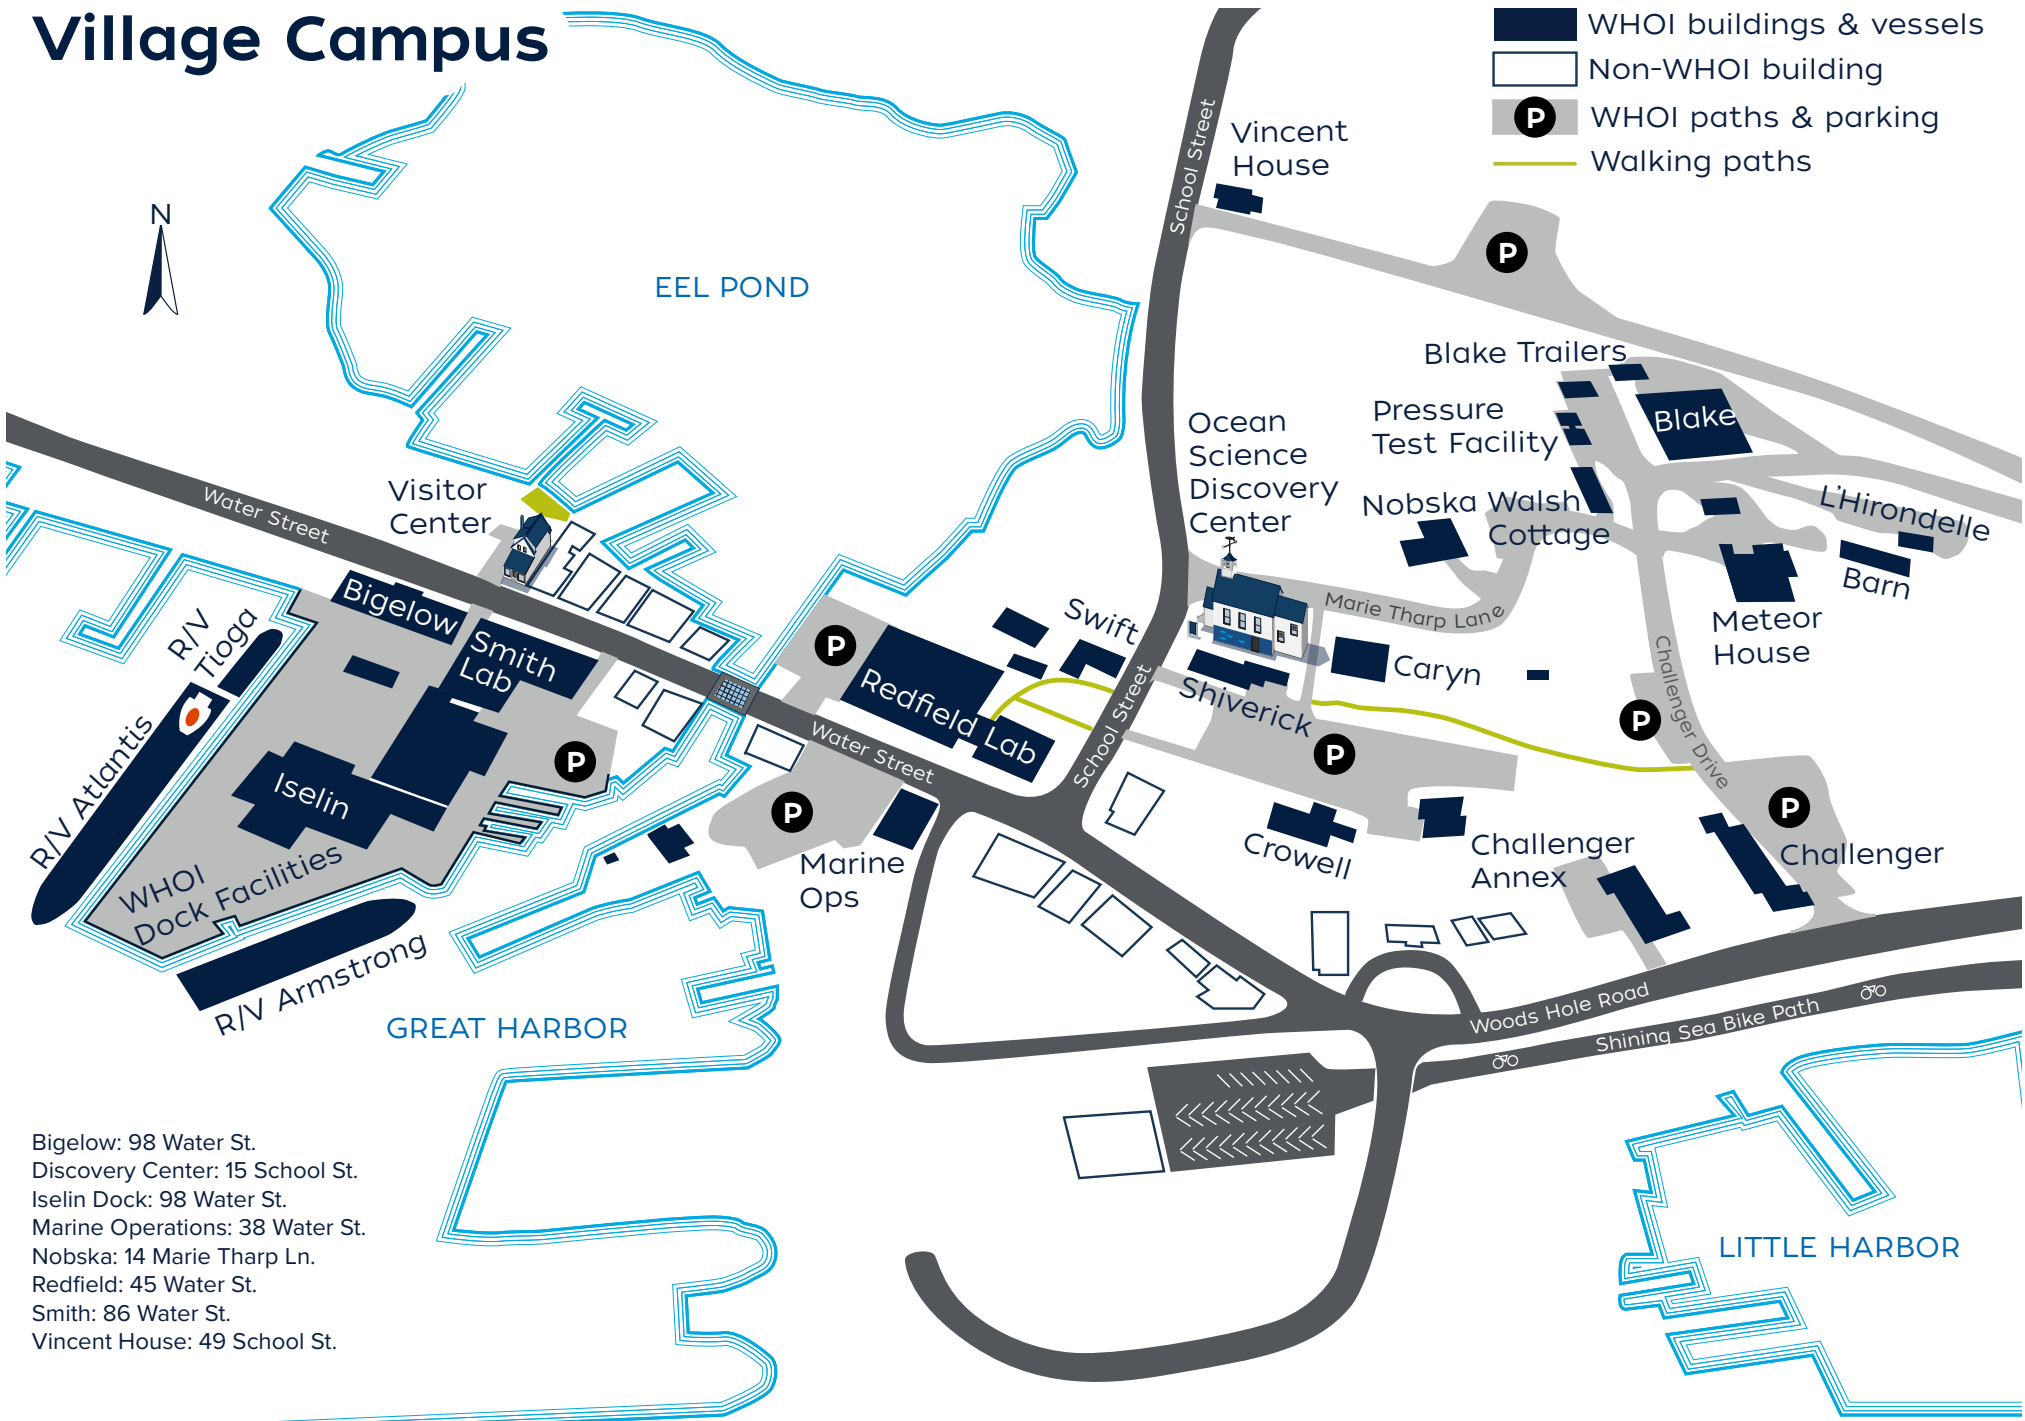

Village Campus

- WHOI buildings & vessels
- Non-WHOI building
- P WHOI paths & parking
- Walking paths

Bigelow: 98 Water St.
 Discovery Center: 15 School St.
 Iselin Dock: 98 Water St.
 Marine Operations: 38 Water St.
 Nobska: 14 Marie Tharp Ln.
 Redfield: 45 Water St.
 Smith: 86 Water St.
 Vincent House: 49 School St.